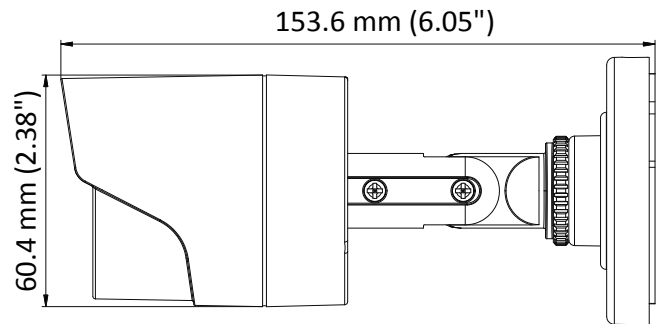

Dimensions