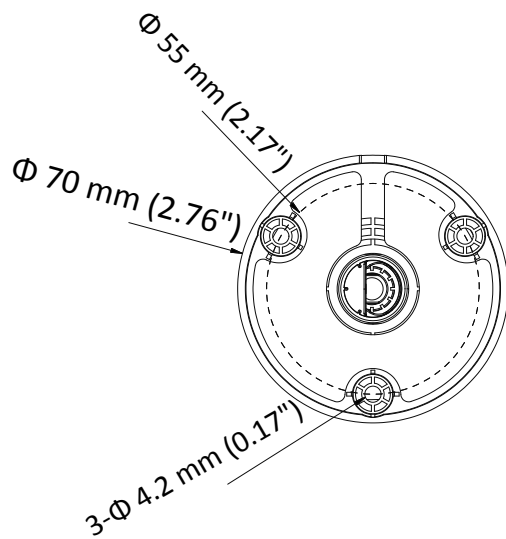

Dimensions